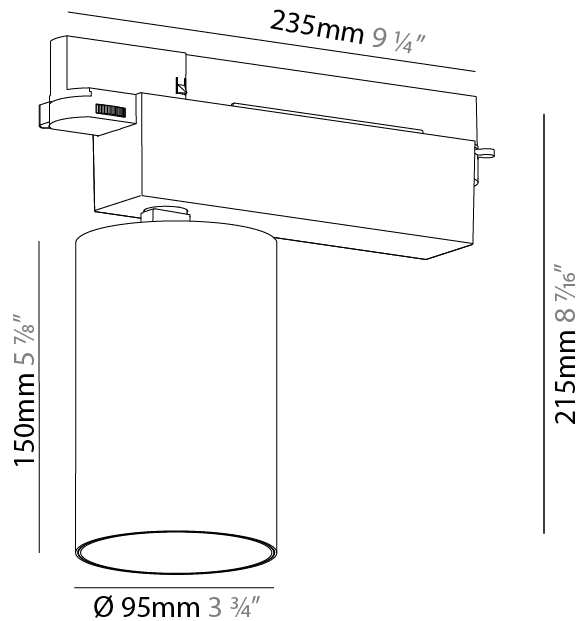

GENERAL

Series: Centriq
Subseries: Centriq 95
Brand: Prolicht
Division: Architectural
Mounting Type: Track
Mounting Location: Ceiling
Subcategory: Spots

PHYSICAL

Shape: Cylinder
Diameter (mm): 95
Diameter (in): 3 3/4
Length (mm): 235
Length (in): 9 1/4
Height (mm): 150
Height (in): 5 7/8
Light Distribution: Adjustable / Direct
Weight (kg): 1.495
Weight (lbs): 3.3
Fixture Finish: SSR / BKV / CWI / CRY / HAB / UFT / ITA / RUA / FTG / MYG / LOD / PUS / FRO / FUP / KIA / POP / BLS / SPG / MEY / GOH / GUM / CHC / COM / ABZ / JAG / OBR / MOS / ROR
Fixture Material: Aluminum

ELECTRICAL

Lamp Type: LED (Zhaga Standard)
Input Wattage (W): 34
Total Output Wattage (W): 30.9
Dimming: Tri-Mode (Non-Dimming and Phase Dimming (120Vac only) and 0-10V Dimming)
Driver Included: Yes
Driver Location: Integrated
Driver Type: Constant Current - Universal
Driver Class: Class 2
Input Voltage (V): 120 - 277
Constant Current (MA): 900

LED

Number of LEDs: 1
Color Temperature (°K): 2700 / 3000 / 3500 / 4000
Max. Delivered Lumen (lm): 2710 / 2893 / 2974 / 3035
Nominal Lumen (lm): 3928 / 4193 / 4310 / 4398
CRI: >90 CRI
Lamp Life (hrs): 50000
Upon Request: Special Color Temperature Special Led

OPTICAL

Reflector: 18 / 26 / 40
Adjustability: Rotational 340°; Tilt 90°
Upon Request: Special Beam Angles

RATINGS AND CERTIFICATIONS

Certified By: Certified for North American Standards
IP rating: IP20